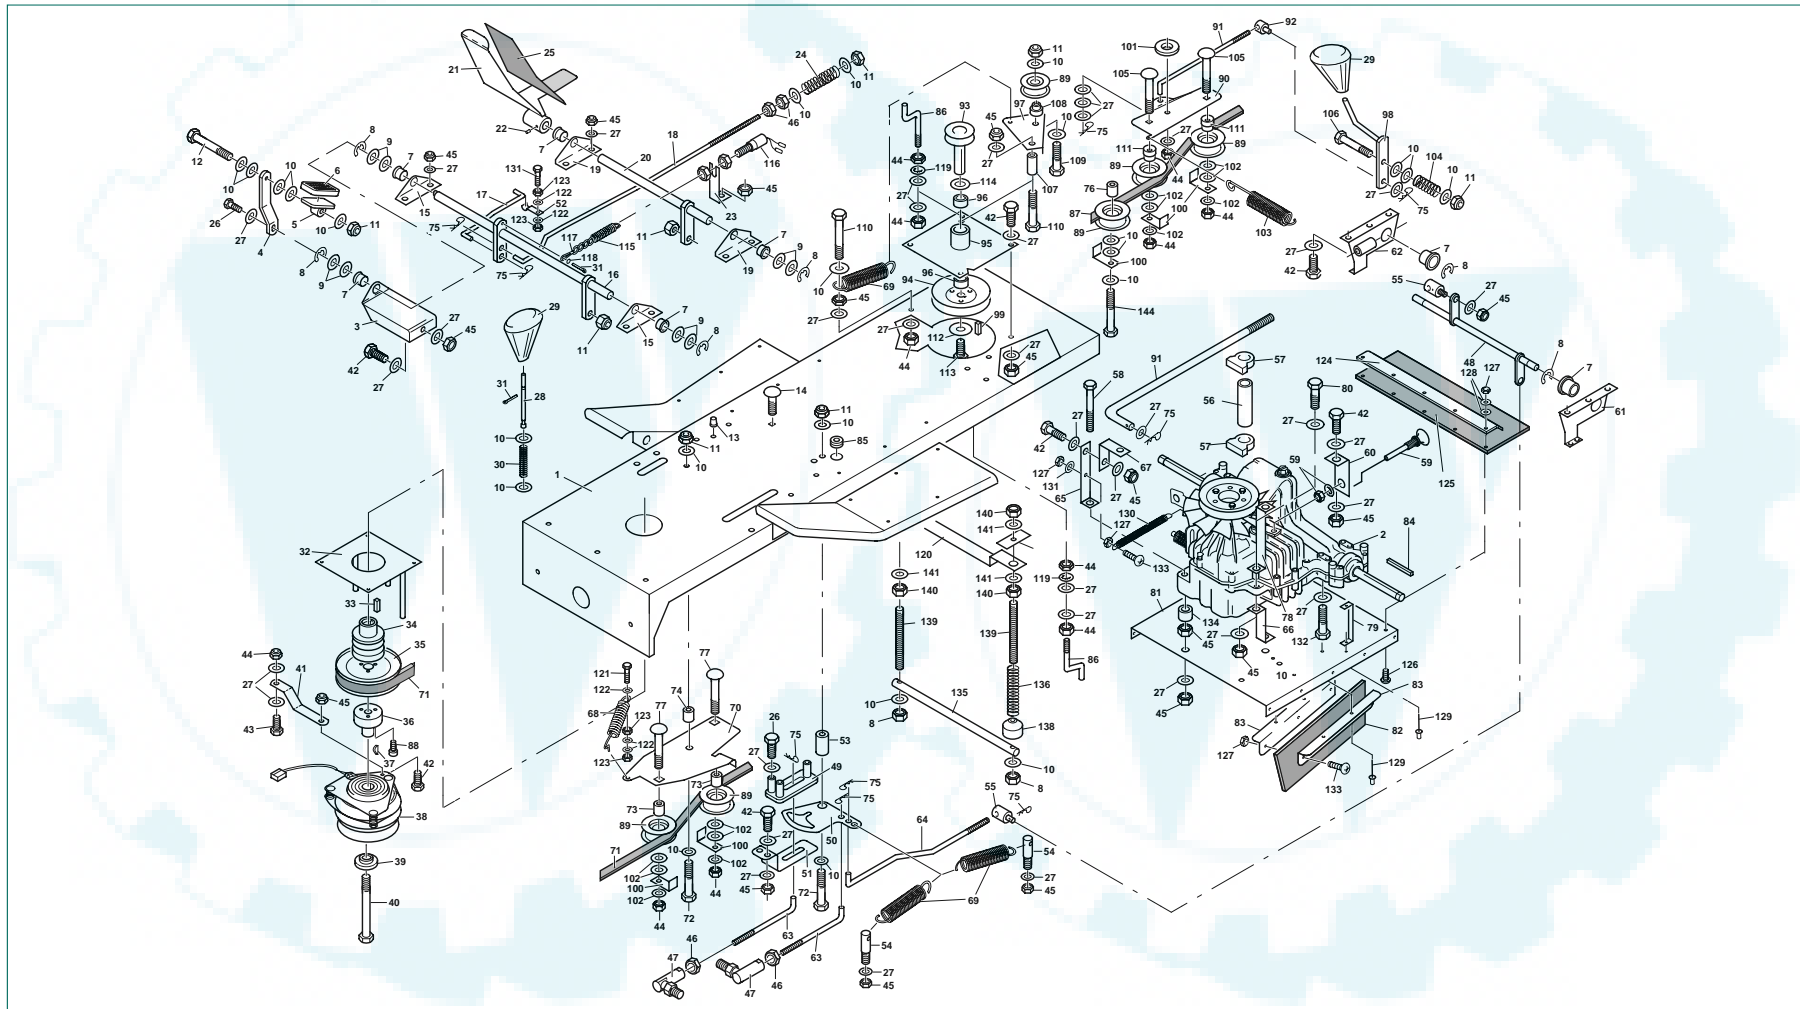

**Westwood**

# Tractor Chassis, PTO, Brake & Cutter Controls

THE BEST OF BRITISH ENGINEERING